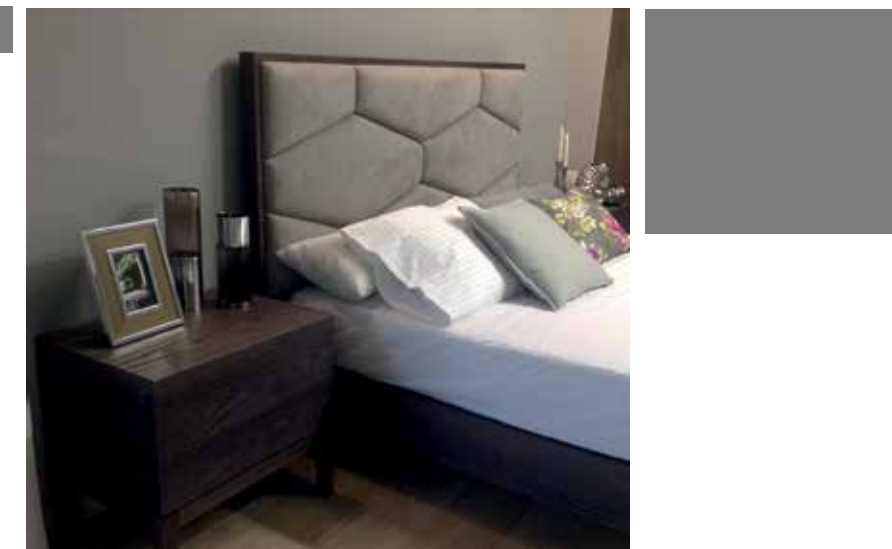

Το κεφαλάρι MASTER συνδυάζει ξύλο δρυς και ντύσιμο με ύφασμα, δέρμα ή τεχνόδερμα σε αυστηρό γεωμετρικό σχήμα, με κομψό και ιδιαίτερο χαρακτήρα.
Μπορεί να συνδυαστεί με μασίφ μεταλλικά ή δρύινα κομψά πόδια, δρύινες τραβέρσες ή ντυμένες αντίστοιχα με το κεφαλάρι.
Με την προσθήκη ειδικού μηχανισμού μετατρέπεται σε χρήσιμο αποθηκευτικό χώρο.

Οι ντυμένες τραβέρσες έχουν ξύλινη βάση 5 εκατ. η οποία λειτουργεί αποτρεπτικά στο να λερωθεί ή καταστραφεί το ύφασμα κατά τη διάρκεια της καθαριότητας.

Το κρεβάτι μπορεί να συνδυαστεί με κομοδίνα, συρταριέρες, καθρέπτες και ντουλάπες στα αντίστοιχα 6 χρώματα που υπάρχουν στη διάθεσή σας.

Clean oak lines for MASTER headboard, accompanied by strict geometric upholstery with fabric, synthetic leather or leather.
The bed frame and the footboard can be upholstered, wooden or with massif metallic legs featuring a contemporary style.
It can be turned into a useful storage unit with mechanism.

The upholstered frame of the bed has 5cm. wooden base so it cannot be stained in cleaning.

The bed can be complemented with bedside tables, chest of drawers, with or without wooden or metallic legs, mirrors and wardrobes, to create a welcome respire in the bedroom